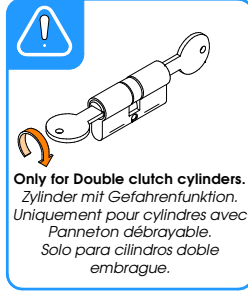

DCSLAE series

Eng Installation

D Montageanleitung

F Installation

E Instalación