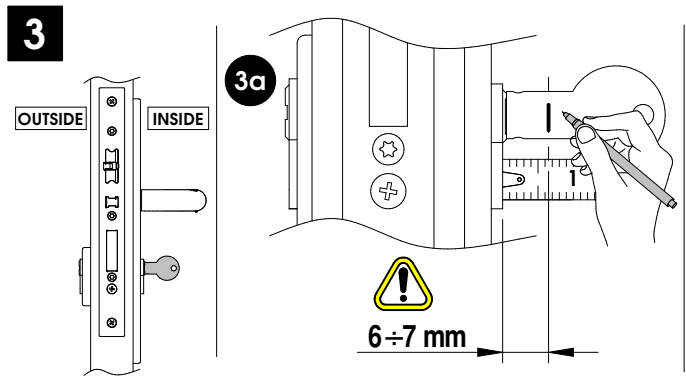

DCSLAE series

Eng Installation

D Montageanleitung

F Installation

E Instalación