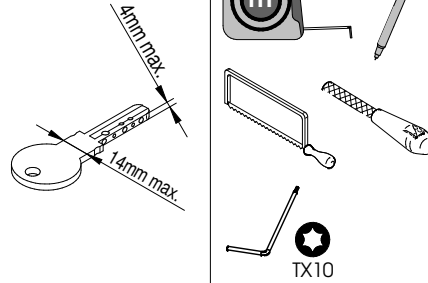

DCSLAE series

Eng Installation

D Montageanleitung

F Installation

E Instalación