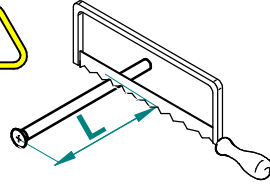

Installation guide
SR21 Cylinder security rose

SALTO
inspiredaccess

DIN
TYPE

L = t + 17

© 2017 SALTO Systems S.L.

SALTO Geo

225591-ED.- 19/09/2017

All contents current at time of publication. SALTO Systems S.L. reserves the right to change availability of any item in this catalog, its design, construction, and/or materials.