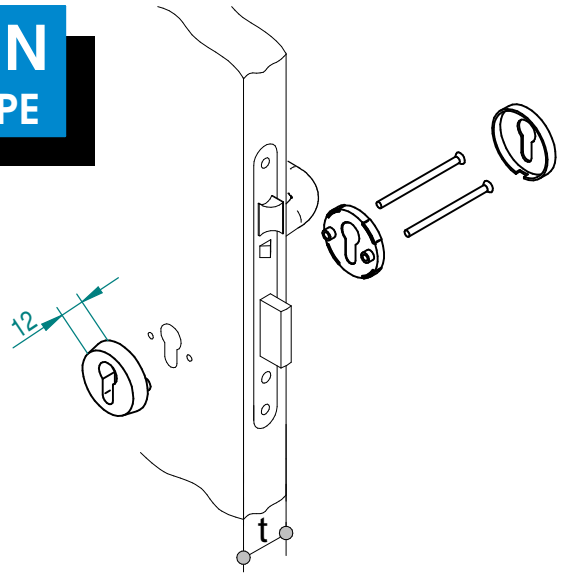

Installation guide
SR21 Cylinder security rose

SALTO
inspiredaccess

DIN
TYPE

L = t + 17

© 2017 SALTO Systems S.L.

SALTO Geo

225591-ED.- 19/09/2017

All contents current at time of publication. SALTO Systems S.L. reserves the right to change availability of any item in this catalog, its design, construction, and/or materials.