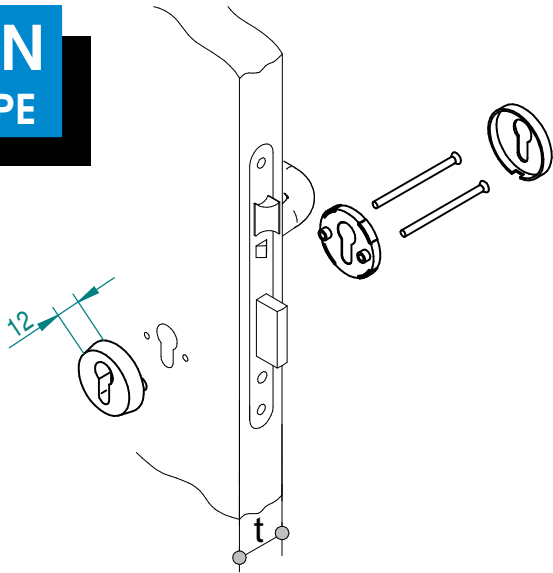

Installation guide
SR21 Cylinder security rose

SALTO
inspiredaccess

DIN
TYPE

L = t + 17

© 2017 SALTO Systems S.L.

SALTO Geo

225591-ED.- 19/09/2017

All contents current at time of publication. SALTO Systems S.L. reserves the right to change availability of any item in this catalog, its design, construction, and/or materials.