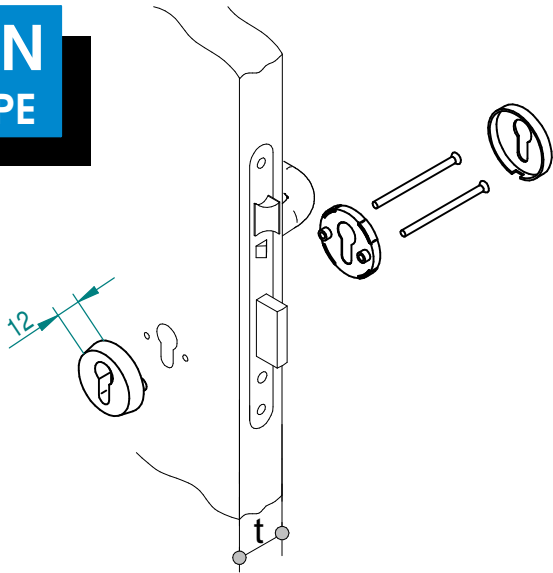

Installation guide
SR21 Cylinder security rose

SALTO
inspiredaccess

DIN
TYPE

L = t + 17

© 2017 SALTO Systems S.L.

SALTO Geo

225591-ED.- 19/09/2017

All contents current at time of publication. SALTO Systems S.L. reserves the right to change availability of any item in this catalog, its design, construction, and/or materials.