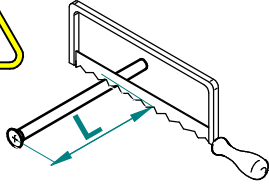

Installation guide
SR21 Cylinder security rose

SALTO
inspiredaccess

DIN
TYPE

L = t + 17

© 2017 SALTO Systems S.L.

SALTO Geo

225591-ED.- 19/09/2017

All contents current at time of publication. SALTO Systems S.L. reserves the right to change availability of any item in this catalog, its design, construction, and/or materials.