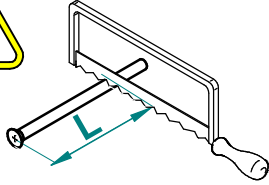

Installation guide
SR21 Cylinder security rose

SALTO
inspiredaccess

DIN
TYPE

L = t + 17

© 2017 SALTO Systems S.L.

SALTO Geo

225591-ED.- 19/09/2017

All contents current at time of publication. SALTO Systems S.L. reserves the right to change availability of any item in this catalog, its design, construction, and/or materials.