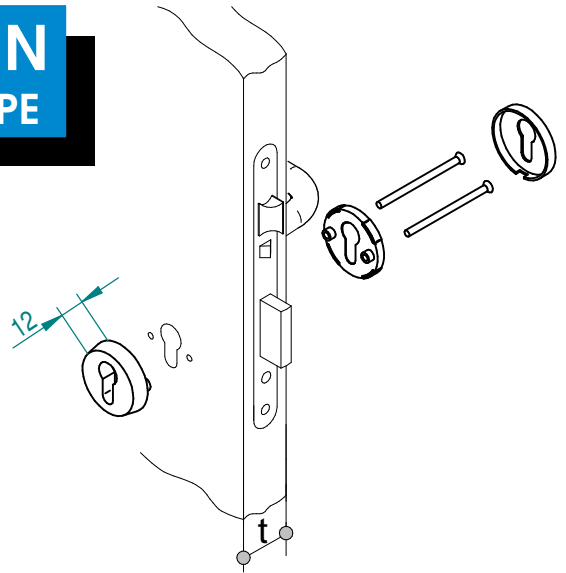

Installation guide
SR21 Cylinder security rose

SALTO
inspiredaccess

DIN
TYPE

L = t + 17

© 2017 SALTO Systems S.L.

SALTO Geo

225591-ED.- 19/09/2017

All contents current at time of publication. SALTO Systems S.L. reserves the right to change availability of any item in this catalog, its design, construction, and/or materials.