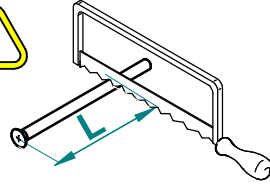

Installation guide
SR21 Cylinder security rose

SALTO
inspiredaccess

DIN
TYPE

L = t + 17

© 2017 SALTO Systems S.L.

SALTO Geo

225591-ED.- 19/09/2017

All contents current at time of publication. SALTO Systems S.L. reserves the right to change availability of any item in this catalog, its design, construction, and/or materials.